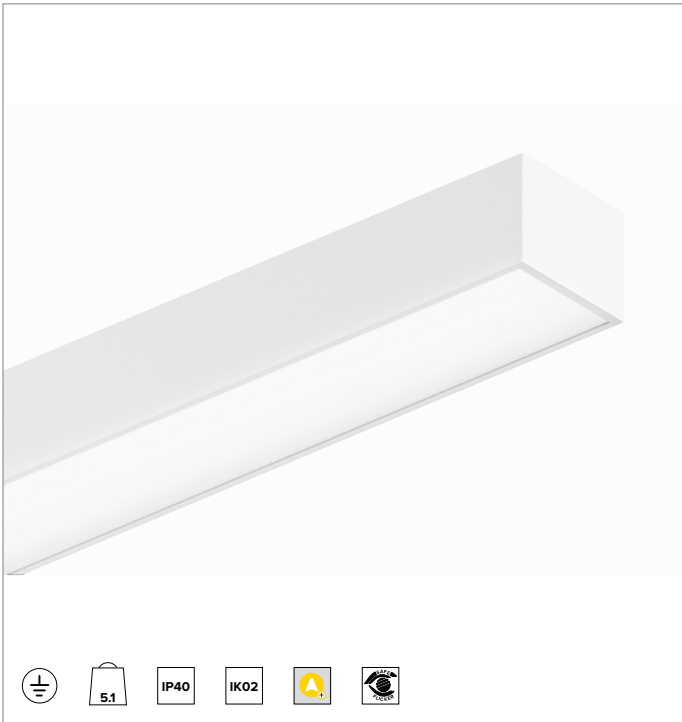

T024BY930ELPW | LOGICO EASY Stand Alone 100 - OPAL HO

Linear stand alone LED fixture for ceiling mounted or suspension installation. Emergency version

	3000K	H(m)	D(m)	Emax(lx)	
	Ra90		109°		
Fixture Power	79W	1	2.82	1269	
Source Flux	6037lm	2	5.64	317	
Fixture Flux	6037lm	3	8.46	141	
Efficacy	76lm/W	4	11.28	79	
G0301A I _{max} =210cd/klm	I _{max}	1269cd	5	14.10	51

CCT nominal: 3000K

Lifetime (L80/B10): 100000h tq +25°C

ILLUMINOTECHNICAL CHARACTERISTICS

Direct/indirect emission. Diffused light - OPAL optic: optical system made of a steel reflector with white polymer coating and a closing diffuser screen in opal anti-glare polycarbonate.