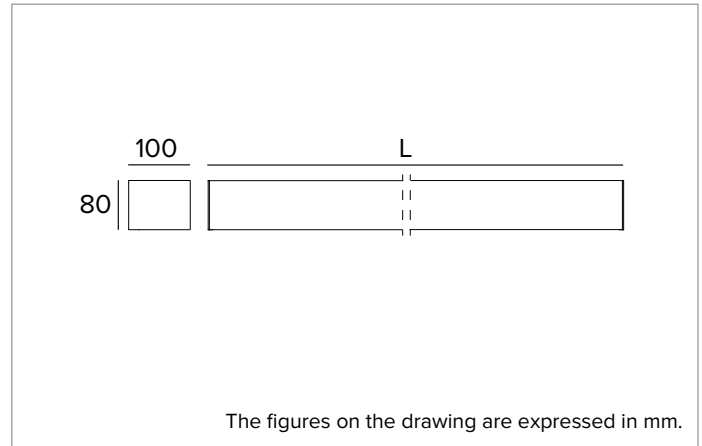

T024BY930ELPW | LOGICO EASY Stand Alone 100 - OPAL HO

Linear stand alone LED fixture for ceiling mounted or suspension installation. Emergency version

	3000K	H(m)	D(m)	Emax(lx)	
	Ra90		109°		
Fixture Power	79W	1	2.82	1269	
Source Flux	6037lm	2	5.64	317	
Fixture Flux	6037lm	3	8.46	141	
Efficacy	76lm/W	4	11.28	79	
G0301A I _{max} =210cd/klm	I _{max}	1269cd	5	14.10	51